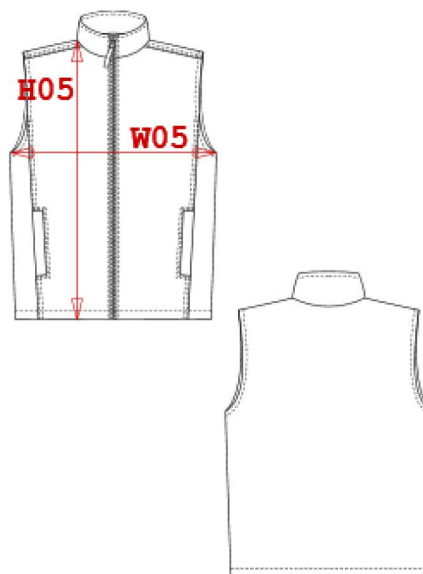

Bodywarmer RECORD doublé polaire Mixte

Grille de Taille

REFERENCE : K679

SIZES : S_M_L_XL_XXL_3XL

COMPOSITION :

Main fabric : Nylon 210T AC coating - 70 For dark color only
100%polyamide

Main fabric : Nylon 210T milky coating 70 For light color only
100%polyamide

Lining : Polar fleece 200 For lining 100%polyester

WEIGHT :

Main fabric : 70 gsm

Main fabric : 70 gsm

Lining : 200 gsm

FABRIC CONSTRUCTION AND FINISHING :

Size 3XL only for Black/Grey , Navy/Grey, Red/Grey, Royal blue/Black, Dark grey/Black and Beige/Grey

ARTICLE WEIGHT :

316 gr/pc

DESCRIPTION	
Français :	Bodywarmer
English :	Bodywarmer
Nederlands :	Bodywarmer
Deutsch :	Bodywarmer
Español :	Bodywarmer
Italiano :	Bodywarmer
Português :	Colete

MEASUREMENT							
Description	S	M	L	XL	2XL	3XL	
H05 Hauteur totale / Total height	66,50	68,50	70,50	73,25	76	78,75	
W05 1/2 largeur poitrine / 1/2 chest width	55	58	61	65	69	73	

CARE LABEL				

PACKING	
Box	25 pcs / box S => L:59cm W:38cm H:28cm GW:7.50kg NW:6.50kg M => L:59cm W:38cm H:28cm GW:8.50kg NW:7.00kg L => L:59cm W:38cm H:28cm GW:8.80kg NW:7.80kg XL => L:66cm W:41cm H:28cm GW:9.30kg NW:8.30kg XXL => L:66cm W:41cm H:28cm GW:9.80kg NW:8.80kg 3XL => L:70cm W:45cm H:28cm GW:10.30kg NW:9.30kg

COLORS	PANTONE SERIGRAPHIE
Black / Grey	Black / 7544C
Navy / Grey	296C / 7544C
Red / Grey	200C / 7544C
Forest green / Beige	5605C / 2324C
Royal blue / Black	287C / Black
Yellow / Grey	1225C / 7544C
Dark grey / Black	432C / Black
Beige / Grey	2324C / 7544C